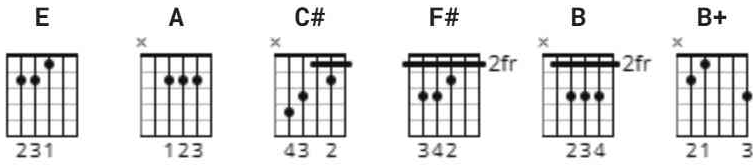

Blue Hawaii Chords by Elvis Presley

Difficulty: intermediate

Tuning: E A D G B E

Capo: 4th fret

CHORDS

Artist: Elvis Presley

Song: Blue Hawaii

Album: Blue Hawaii

Tuning: E-A-D-G-B-E

Standard tuning capo 4th fret (chords relative to capo)

[Verse 1]

E

Night and you

A E

And blue Hawaii

C# F#

Dreams come true

A E
In blue Hawaii
C# F#
And mine could all come true
B E A E
This magic night of nights with you

[Chorus]

A
Come with me
E
While the moon is on the sea,
F#
The night is young
B B+
And so are we, so are we

[Verse 4]

E
Dreams come true
A E
In blue Hawaii
C# F#
And mine could all come true
E A E
This magic night of nights with you

B+
e|--3--|
B|--4--|
G|--4--|
D|--5--|
A|-----|
E|-----|